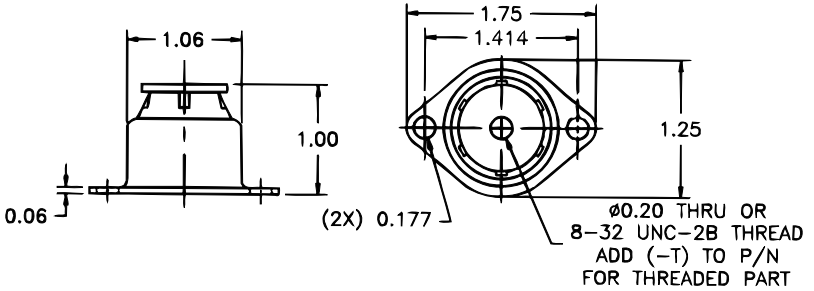

Holder Style