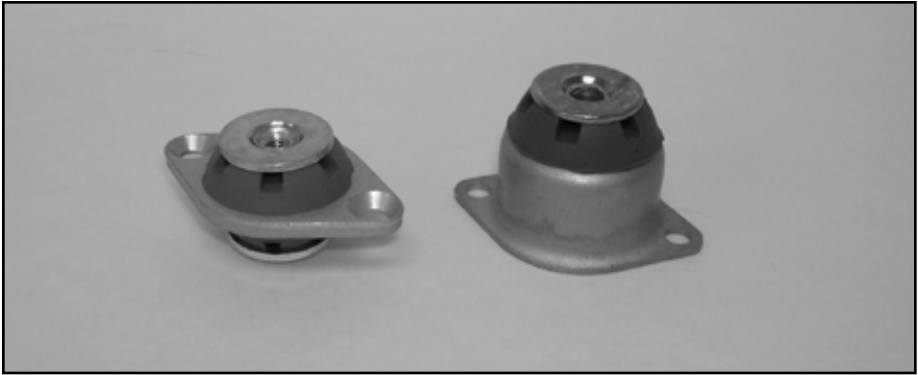

# All-Attitude Mounts

Tech Products' 56421 Series elastomeric mounts have an aluminum center plate suited for built-in electronics. The 56422 Series is a holder style for applications where a base mounted configuration is needed. The elastomer in compression design assures effective isolation in all directions.

The highly damped silicone elastomer provides optimum vibration isolation over a temperature range of -80° to 300° F. The radial to axial stiffness ratio is approximately 0.6.

## Features

- All-Attitude design for mounting in any orientation
- Capable of withstanding 30g, 11 millisecond shock loads
- High Damped Silicone elastomer
- Holder style available for base mounting installation