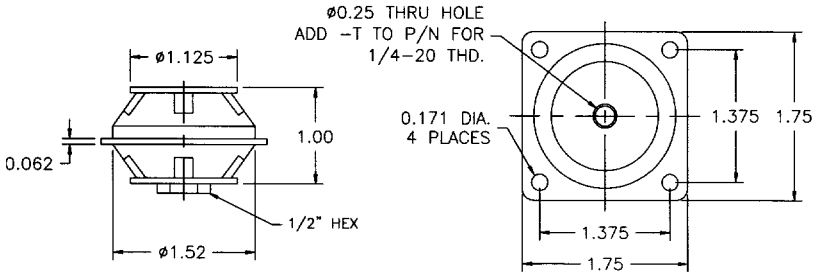

All-Attitude Mounts

Flush Mount Style