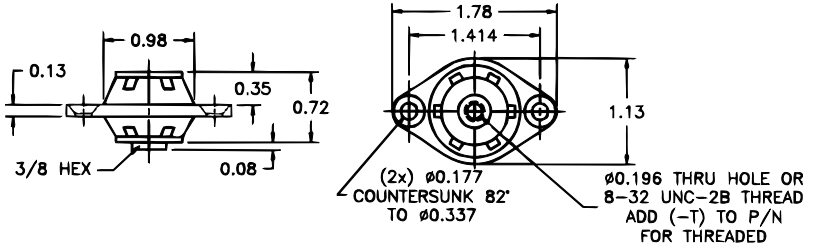

All-Attitude Mounts

Flush Mount Style