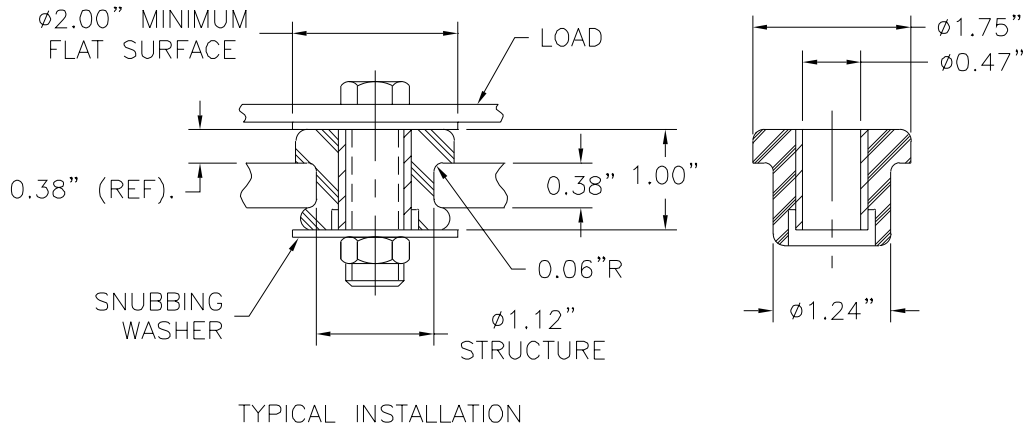

60230 Series (130 to 520 lbs)

Drawing

Load Ratings

Part Number	Color Code	Max. Load (lbs.)
60230	Red	130
60231	Green	190
60232	Blue	300
60233	White	520

Stiffness Curves