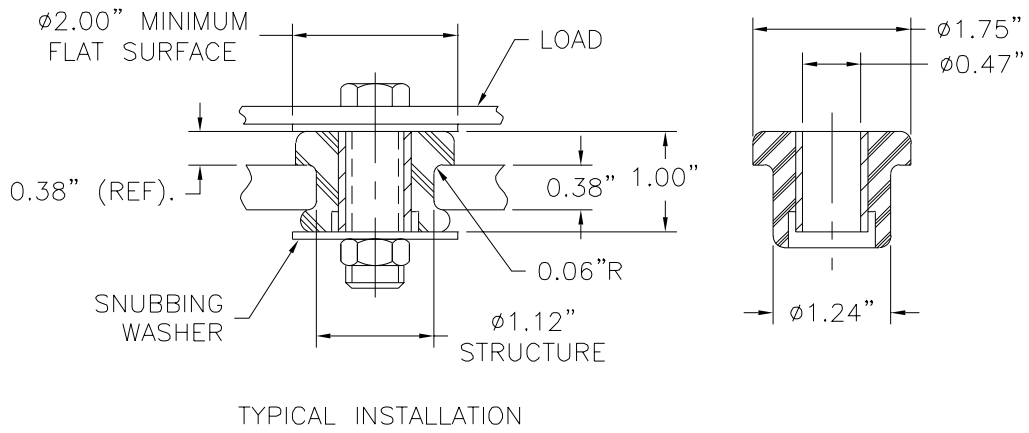

60230 Series (130 to 520 lbs)

Drawing

Load Ratings

Part Number	Color Code	Max. Load (lbs.)
60230	Red	130
60231	Green	190
60232	Blue	300
60233	White	520

Stiffness Curves