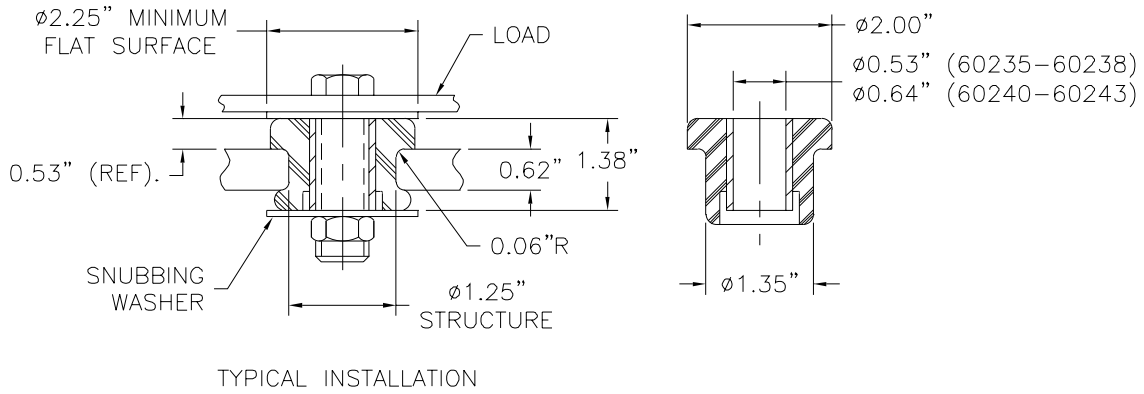

60235-60240 Series (230 to 720 lbs)

Drawing

Load Ratings

Part Number	Color Code	Max. Load (lbs.)
60235/60240	Red	230
60236/60241	Green	360
60237/60242	Blue	520
60238/60243	White	720

Stiffness Curves