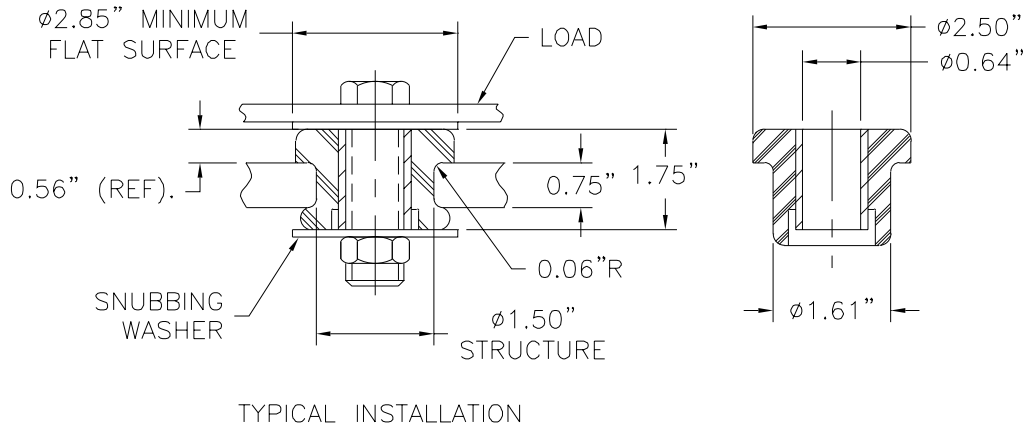

60245 Series (400 to 1100 lbs)

Drawing

Load Ratings

Part Number	Color Code	Max. Load (lbs.)
60245	Red	400
60246	Green	540
60247	Blue	750
60248	White	1100

Stiffness Curves