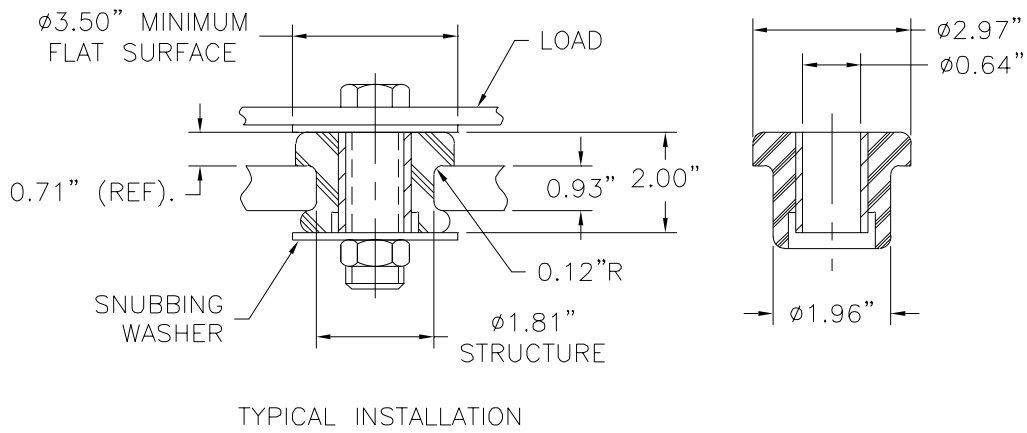

60250 Series (600 to 1500 lbs)

Drawing

Load Ratings

Part Number	Color Code	Max. Load (lbs.)
60250	Red	600
60251	Green	800
60252	Blue	1100
60253	White	1500

Stiffness Curves