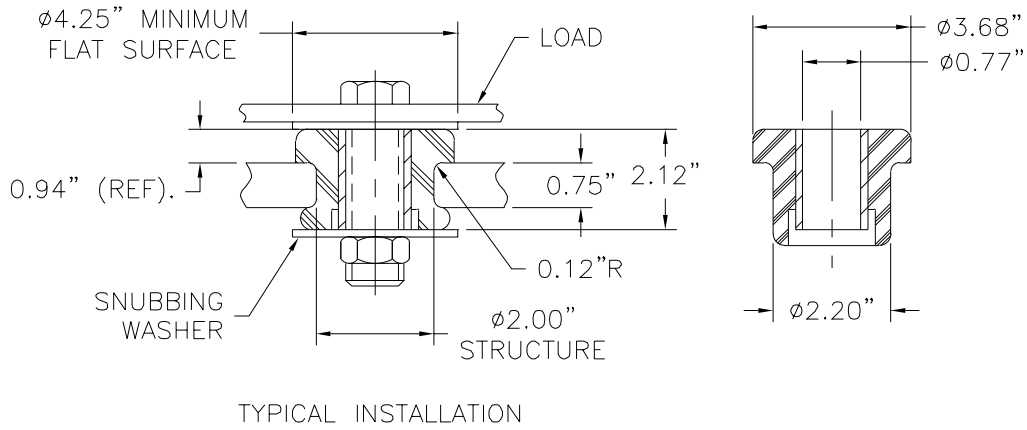

60260 Series (950 to 2400 lbs)

Drawing

Load Ratings

Part Number	Color Code	Max. Load (lbs.)
60260	Red	950
60261	Green	1300
60262	Blue	1850
60263	White	2400

Stiffness Curves