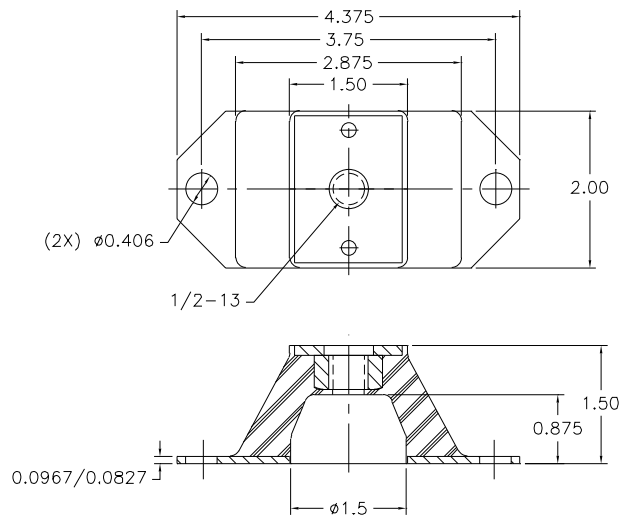

# Heavy Duty Compression Mounts: 52160 Series (60 to 200 lbs)

## Drawing

## Load Ratings

Part Number	Color Code	Max. Load (lbs.)
52160	Yellow	60
52161	Red	100
52162	Green	150
52163	Blue	200

## Stiffness Curves