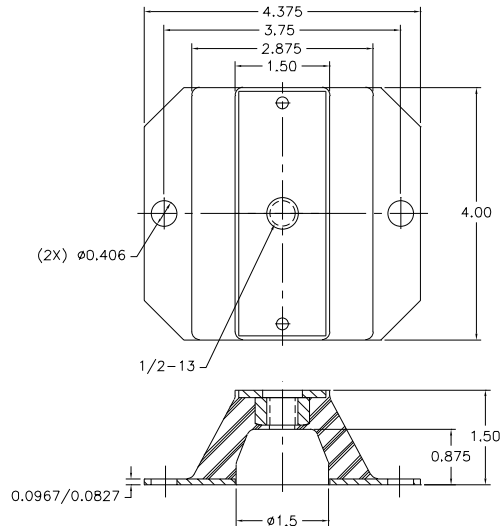

Heavy Duty Compression Mounts: 52164 Series (200 to 700 lbs)

Drawing

Load Ratings

Part Number	Color Code	Max. Load (lbs.)
52164	Red	200
52165	Green	280
52166	Blue	500
52167	White	700

Stiffness Curves