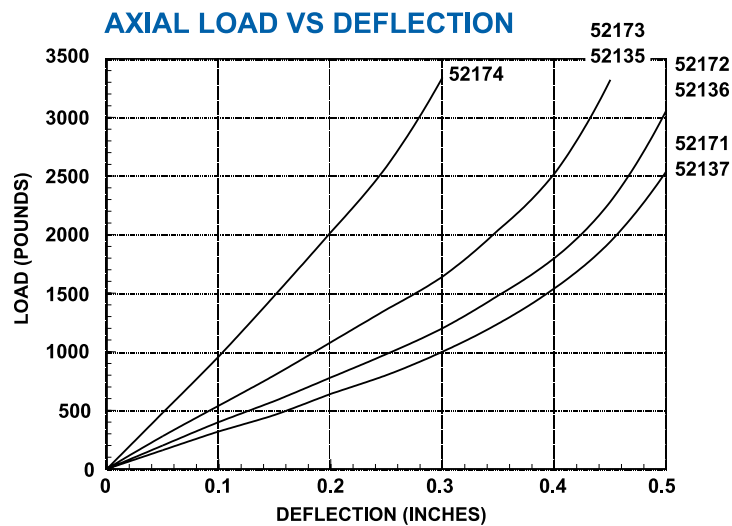

Heavy Duty Compression Mounts: 52171/52137 Series (700 to 2500 lbs)

52171 Drawing

52137 Drawing

Stiffness Curves

Load Ratings

Part Number	Color Code	Max. Load (lbs.)
52171	Red	700
52172	Green	1000
52173	Blue	1500
52174	White	2500
52135	White	1500
52136	Green	1000
52137	Red	700