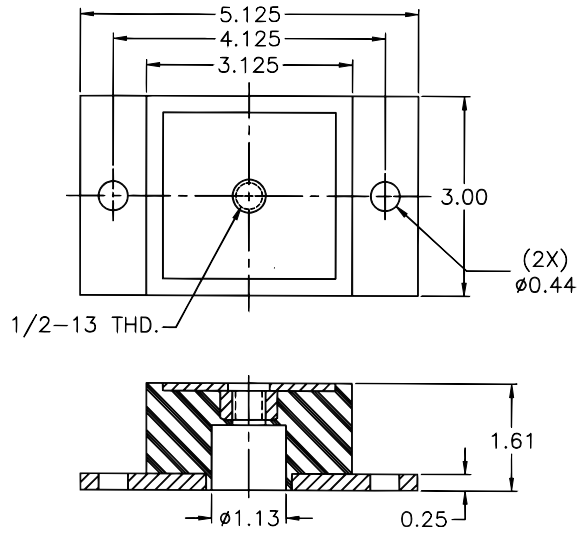

Heavy Duty Compression Mounts: 52171/52137 Series (700 to 2500 lbs)

52171 Drawing

52137 Drawing

Stiffness Curves

Load Ratings

Part Number	Color Code	Max. Load (lbs.)
52171	Red	700
52172	Green	1000
52173	Blue	1500
52174	White	2500
52135	White	1500
52136	Green	1000
52137	Red	700