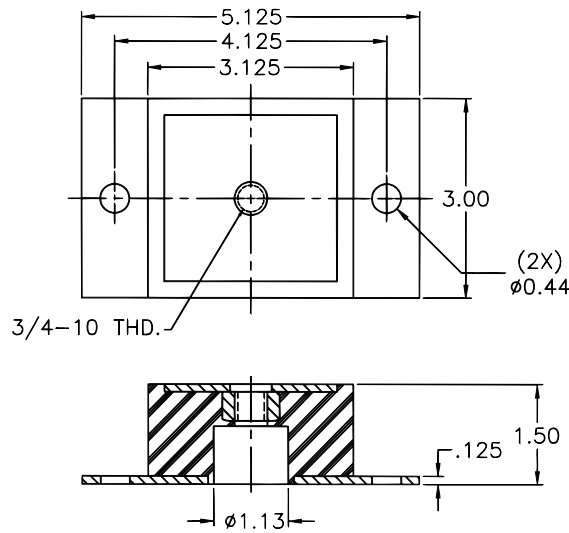

Heavy Duty Compression Mounts: 52171/52137 Series (700 to 2500 lbs)

52171 Drawing

52137 Drawing

Stiffness Curves

Load Ratings

Part Number	Color Code	Max. Load (lbs.)
52171	Red	700
52172	Green	1000
52173	Blue	1500
52174	White	2500
52135	White	1500
52136	Green	1000
52137	Red	700