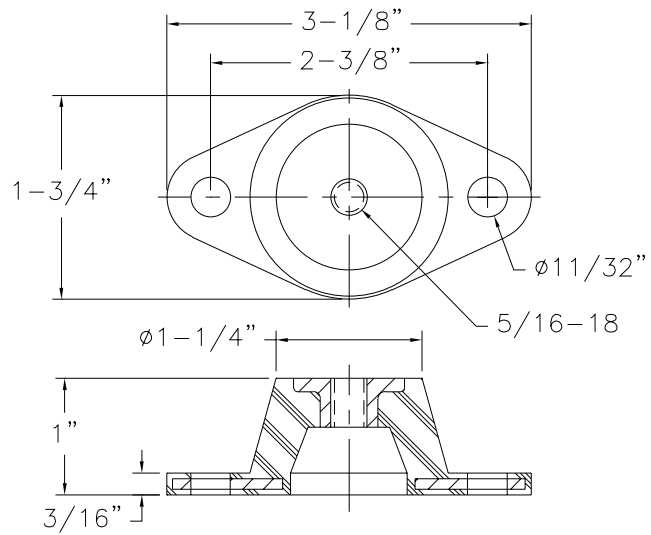

Standard Compression Mounts: 52501 Series (35 to 70 lbs)

Drawing

Load Ratings

Part Number	Color Code	Max. Load (lbs.)
52501	Blue	35
52502	Black	45
52503	Red	70
52504	Green	120

*Deflection at max. load = 0.25"