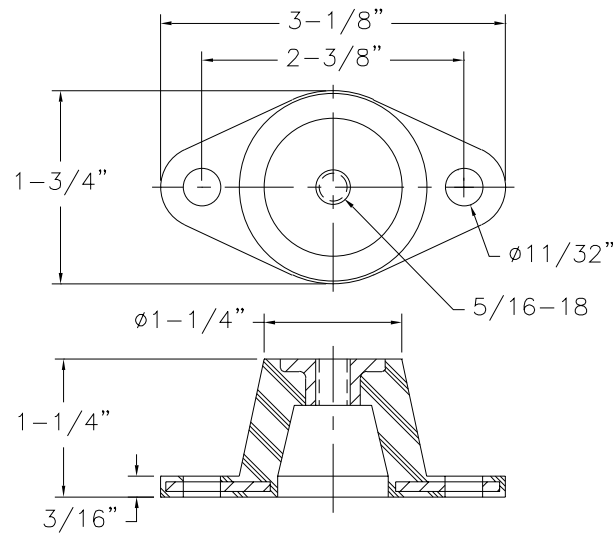

## Double Deflection Compression Mounts: 52511 Series (35 to 70 lbs)

### Drawing

### Load Ratings

Part Number	Color Code	Max. Load (lbs.)
52511	Blue	35
52512	Black	45
52513	Red	70
52514	Green	120

\*Deflection at max. load = 0.40"