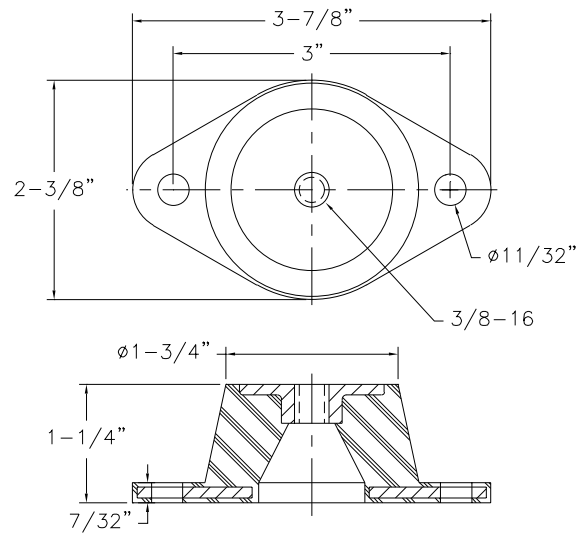

Standard Compression Mounts: 52521 Series (135 to 550 lbs)

Drawing

Load Ratings

Part Number	Color Code	Max. Load (lbs.)
52521	Blue	135
52522	Black	170
52523	Red	240
52524	Green	380
52525	Gray	550

*Deflection at max. load = 0.25"