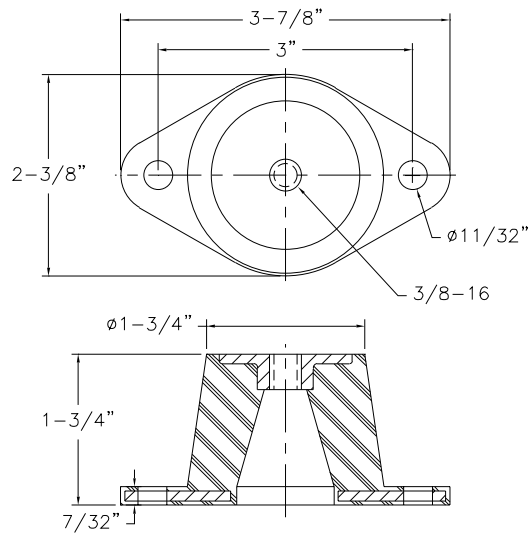

Double Deflection Compression Mounts: 52531 Series (135 to 550 lbs)

Drawing

Load Ratings

Part Number	Color Code	Max. Load (lbs.)
52531	Blue	135
52532	Black	170
52533	Red	240
52534	Green	380
52535	Gray	550

*Deflection at max. load = 0.50"