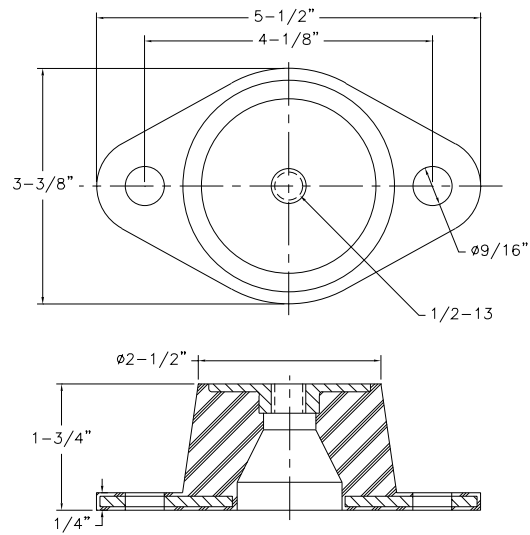

# Standard Compression Mounts: 52541 Series (250 to 1100 lbs)

Drawing

Load Ratings

Part Number	Color Code	Max. Load (lbs.)
52541	Black	250
52542	Red	525
52543	Green	750
52544	Gray	1100

\*Deflection at max. load = 0.25"