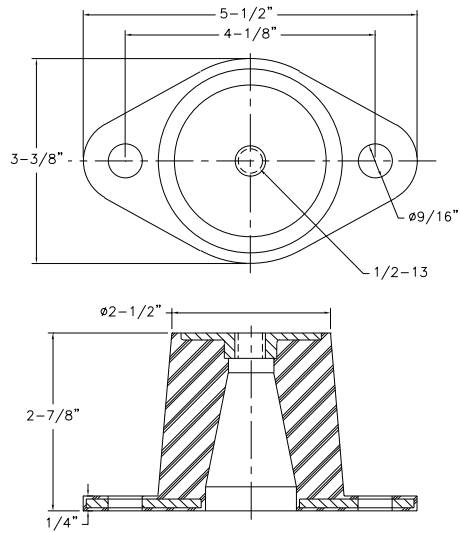

Double Deflection Compression Mounts: 52551 Series (250 to 1100 lbs)

Drawing

Load Ratings

Part Number	Color Code	Max. Load (lbs.)
52551	Black	250
52552	Red	525
52553	Green	750
52554	Gray	1100

*Deflection at max. load = 0.50"