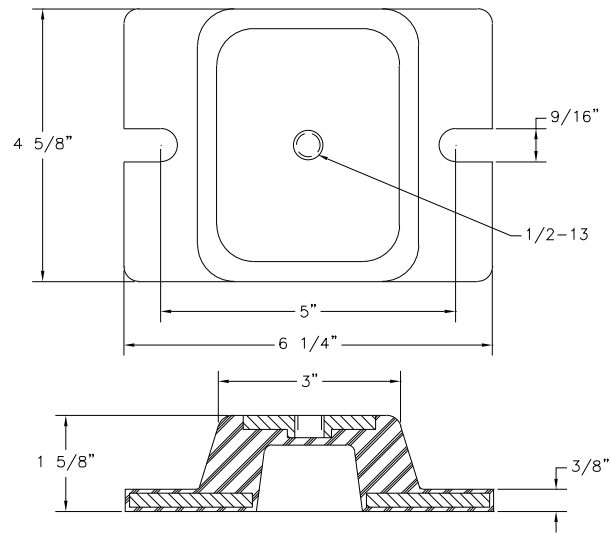

# Standard Compression Mounts: 52561 Series (1500 to 4000 lbs)

Drawing

Load Ratings

Part Number	Color Code	Max. Load (lbs.)
52561-1	Black	1500
52562-1	Red	2250
52563-1	Green	3000
52564-1	Gray	4000

\*Deflection at max. load = 0.25"