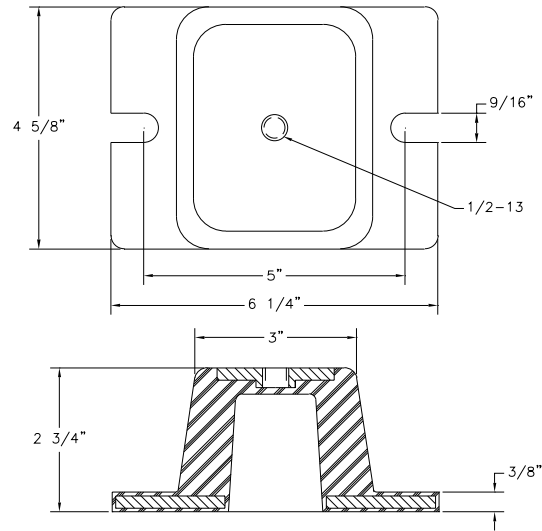

Double Deflection Compression Mounts: 52571 Series (1500 to 4000 lbs)

Drawing

Load Ratings

Part Number	Color Code	Max. Load (lbs.)
52571-1	Black	1500
52572-1	Red	2250
52573-1	Green	3000
52574-1	Gray	4000

*Deflection at max. load = 0.50"