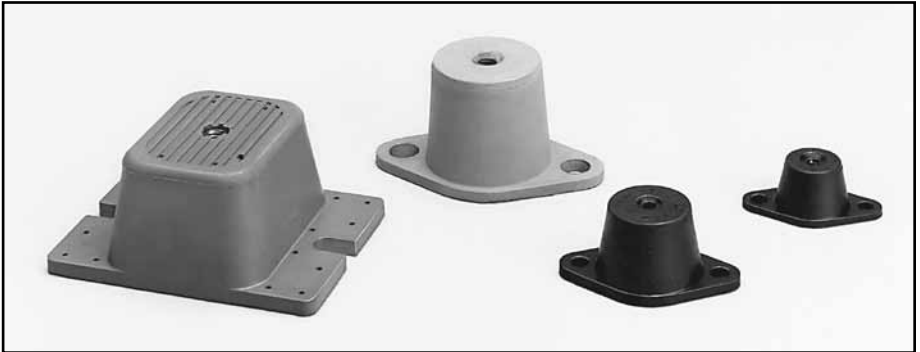

Compression Mounts

Standard Deflection

- Natural Frequencies as low as 6 Hz at maximum loads
- Constructed of Neoprene and steel
- Metric threads available

Part Numbers 52501 thru 52544 are also available in Silicone for an operating temperature range of -80° to 300°F. Add -S to part number for silicone.

NO RECESS IN PART NUMBERS
52561-1 THROUGH 52564-1

Part No.	Color Code	Max. Load (lbs)	Max. Deflection (in)	L (in)	W (in)	H (in)	A (in)	B	C (in)	D (in)	E (in)
52501	Blue	35	0.20"	3 ³ / ₈	1 ³ / ₄	1	1 ¹ / ₄	5/16-18	2 ³ / ₈	1 ¹ / ₃₂	3/16
52502	Black	45									
52503	Red	70									
52504	Green	120									
52521	Blue	135	0.25	3 ³ / ₈	2 ³ / ₈	1 ¹ / ₄	1 ³ / ₄	3/8-16	3	1 ¹ / ₃₂	7/32
52522	Black	170									
52523	Red	240									
52524	Green	380									
52525	Gray	550									
52541	Black	250	0.25	5 ¹ / ₂	3 ³ / ₈	1 ³ / ₄	2 ¹ / ₂	1/2-13	4 ¹ / ₈	9/16	1/4
52542	Red	525									
52543	Green	750									
52544	Gray	1100									
52561-1	Black	1500	0.25	6 ¹ / ₄	4 ³ / ₈	1 ⁵ / ₈	3 ³ / ₄	1/2-13	5	9/16	3/8
52562-1	Red	2250									
52563-1	Green	3000									
52564-1	Gray	4000									

Note: 52561-1 through 52564-1 have a rectangular base

Compression Mounts

Double Deflection

- Natural Frequencies as low as 4.5 Hz at maximum loads
- Constructed of Neoprene and steel
- Metric threads available