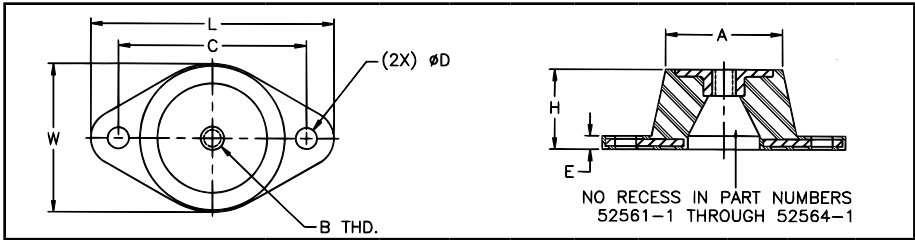

NO RECESS IN PART NUMBERS
52561-1 THROUGH 52564-1

Part No.	Color Code	Max. Load (lbs)	Max. Deflection (in)	L (in)	W (in)	H (in)	A (in)	B	C (in)	D (in)	E (in)
52501	Blue	35	0.20"	3 ³ / ₈	1 ³ / ₄	1	1 ¹ / ₄	5/16-18	2 ³ / ₈	1 ¹ / ₃₂	3/16
52502	Black	45									
52503	Red	70									
52504	Green	120									
52521	Blue	135	0.25	3 ³ / ₈	2 ³ / ₈	1 ¹ / ₄	1 ³ / ₄	3/8-16	3	1 ¹ / ₃₂	7/32
52522	Black	170									
52523	Red	240									
52524	Green	380									
52525	Gray	550									
52541	Black	250	0.25	5 ¹ / ₂	3 ³ / ₈	1 ³ / ₄	2 ¹ / ₂	1/2-13	4 ¹ / ₈	9/16	1/4
52542	Red	525									
52543	Green	750									
52544	Gray	1100									
52561-1	Black	1500	0.25	6 ¹ / ₄	4 ³ / ₈	1 ⁵ / ₈	3 ³ / ₄	1/2-13	5	9/16	3/8
52562-1	Red	2250									
52563-1	Green	3000									
52564-1	Gray	4000									

Note: 52561-1 through 52564-1 have a rectangular base

Compression Mounts

Double Deflection

- Natural Frequencies as low as 4.5 Hz at maximum loads
- Constructed of Neoprene and steel
- Metric threads available

Part Numbers 52511 thru 52554 are also available in Silicone for an operating temperature range of -80° to 300°F. Add -S to part number for silicone.

NO RECESS IN PART NUMBERS
52571-1 THROUGH 52574-1

Part No.	Color Code	Max. Load (lbs)	Max. Deflection (in)	L (in)	W (in)	H (in)	A (in)	B	C (in)	D (in)	E (in)
52511	Blue	35	0.40"	3 ¹ / ₈	1 ³ / ₄	1 ¹ / ₄	1 ¹ / ₄	5/16-18	2 ³ / ₈	1 ¹ / ₃₂	1 ¹ / ₃₂
52512	Black	45									
52513	Red	70									
52514	Green	120									
52531	Blue	135	0.50	3 ³ / ₈	2 ³ / ₈	1 ³ / ₄	1 ³ / ₄	3/8-16	3	1 ¹ / ₃₂	7/32
52532	Black	170									
52533	Red	240									
52534	Green	380									
52535	Gray	550									
52551	Black	250	0.50	5 ¹ / ₂	3 ³ / ₈	2 ⁷ / ₈	2 ¹ / ₂	1/2-13	4 ⁷ / ₈	9/16	1/4
52552	Red	525									
52553	Green	750									
52554	Gray	1100									
52571-1	Black	1500	0.50	6 ¹ / ₄	4 ⁵ / ₈	2 ³ / ₄	3 ³ / ₄	1/2-13	5	9/16	3/8
52572-1	Red	2250									
52573-1	Green	3000									
52574-1	Gray	4000									