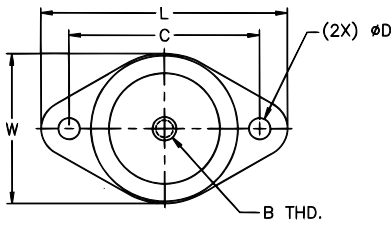

NO RECESS IN PART NUMBERS
52561-1 THROUGH 52564-1

Part No.	Color Code	Max. Load (lbs)	Max. Deflection (in)	L (in)	W (in)	H (in)	A (in)	B	C (in)	D (in)	E (in)
52501	Blue	35	0.20"	3 ³ / ₈	1 ³ / ₄	1	1 ¹ / ₄	5/16-18	2 ³ / ₈	1 ¹ / ₃₂	3/16
52502	Black	45									
52503	Red	70									
52504	Green	120									
52521	Blue	135	0.25	3 ³ / ₈	2 ³ / ₈	1 ¹ / ₄	1 ³ / ₄	3/8-16	3	1 ¹ / ₃₂	7/32
52522	Black	170									
52523	Red	240									
52524	Green	380									
52525	Gray	550									
52541	Black	250	0.25	5 ¹ / ₂	3 ³ / ₈	1 ³ / ₄	2 ¹ / ₂	1/2-13	4 ¹ / ₈	9/16	1/4
52542	Red	525									
52543	Green	750									
52544	Gray	1100									
52561-1	Black	1500	0.25	6 ¹ / ₄	4 ³ / ₈	1 ⁵ / ₈	3 ³ / ₄	1/2-13	5	9/16	3/8
52562-1	Red	2250									
52563-1	Green	3000									
52564-1	Gray	4000									

Note: 52561-1 through 52564-1 have a rectangular base

Compression Mounts

Double Deflection

- Natural Frequencies as low as 4.5 Hz at maximum loads
- Constructed of Neoprene and steel
- Metric threads available

Part Numbers 52511 thru 52554 are also available in Silicone for an operating temperature range of -80° to 300°F. Add -S to part number for silicone.

NO RECESS IN PART NUMBERS
52571-1 THROUGH 52574-1

Part No.	Color Code	Max. Load (lbs)	Max. Deflection (in)	L (in)	W (in)	H (in)	A (in)	B	C (in)	D (in)	E (in)
52511	Blue	35	0.40"	3 ¹ / ₈	1 ³ / ₄	1 ¹ / ₄	1 ¹ / ₄	5/16-18	2 ³ / ₈	1 ¹ / ₃₂	1 ¹ / ₃₂
52512	Black	45									
52513	Red	70									
52514	Green	120									
52531	Blue	135	0.50	3 ³ / ₈	2 ³ / ₈	1 ³ / ₄	1 ³ / ₄	3/8-16	3	1 ¹ / ₃₂	7/32
52532	Black	170									
52533	Red	240									
52534	Green	380									
52535	Gray	550									
52551	Black	250	0.50	5 ¹ / ₂	3 ³ / ₈	2 ⁷ / ₈	2 ¹ / ₂	1/2-13	4 ⁷ / ₈	9/16	1/4
52552	Red	525									
52553	Green	750									
52554	Gray	1100									
52571-1	Black	1500	0.50	6 ¹ / ₄	4 ⁵ / ₈	2 ³ / ₄	3 ³ / ₄	1/2-13	5	9/16	3/8
52572-1	Red	2250									
52573-1	Green	3000									
52574-1	Gray	4000									