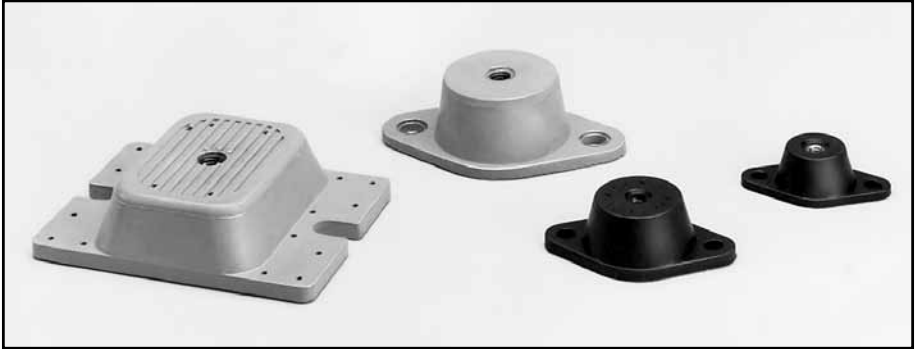

Compression Mounts

Standard Deflection

- Natural Frequencies as low as 6 Hz at maximum loads
- Constructed of Neoprene and steel
- Metric threads available

Part Numbers 52501 thru 52544 are also available in Silicone for an operating temperature range of -80° to 300°F. Add -S to part number for silicone.

NO RECESS IN PART NUMBERS
52561-1 THROUGH 52564-1

Part No.	Color Code	Max. Load (lbs)	Max. Deflection (in)	L (in)	W (in)	H (in)	A (in)	B	C (in)	D (in)	E (in)
52501	Blue	35	0.20"	3 ³ / ₈	1 ³ / ₄	1	1 ¹ / ₄	5/16-18	2 ³ / ₈	1 ¹ / ₃₂	3/16
52502	Black	45									
52503	Red	70									
52504	Green	120									
52521	Blue	135	0.25	3 ³ / ₈	2 ³ / ₈	1 ¹ / ₄	1 ³ / ₄	3/8-16	3	1 ¹ / ₃₂	7/32
52522	Black	170									
52523	Red	240									
52524	Green	380									
52525	Gray	550									
52541	Black	250	0.25	5 ¹ / ₂	3 ³ / ₈	1 ³ / ₄	2 ¹ / ₂	1/2-13	4 ¹ / ₈	9/16	1/4
52542	Red	525									
52543	Green	750									
52544	Gray	1100									
52561-1	Black	1500	0.25	6 ¹ / ₄	4 ³ / ₈	1 ⁵ / ₈	3 ³ / ₄	1/2-13	5	9/16	3/8
52562-1	Red	2250									
52563-1	Green	3000									
52564-1	Gray	4000									

Note: 52561-1 through 52564-1 have a rectangular base

Compression Mounts

Double Deflection

- Natural Frequencies as low as 4.5 Hz at maximum loads
- Constructed of Neoprene and steel
- Metric threads available