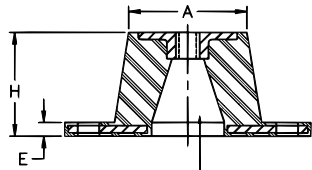

NO RECESS IN PART NUMBERS
52561-1 THROUGH 52564-1

Part No.	Color Code	Max. Load (lbs)	Max. Deflection (in)	L (in)	W (in)	H (in)	A (in)	B	C (in)	D (in)	E (in)
52501	Blue	35	0.20"	3 ³ / ₈	1 ³ / ₄	1	1 ¹ / ₄	5/16-18	2 ³ / ₈	1 ¹ / ₃₂	3/16
52502	Black	45									
52503	Red	70									
52504	Green	120									
52521	Blue	135	0.25	3 ³ / ₈	2 ³ / ₈	1 ¹ / ₄	1 ³ / ₄	3/8-16	3	1 ¹ / ₃₂	7/32
52522	Black	170									
52523	Red	240									
52524	Green	380									
52525	Gray	550									
52541	Black	250	0.25	5 ¹ / ₂	3 ³ / ₈	1 ³ / ₄	2 ¹ / ₂	1/2-13	4 ¹ / ₈	9/16	1/4
52542	Red	525									
52543	Green	750									
52544	Gray	1100									
52561-1	Black	1500	0.25	6 ¹ / ₄	4 ³ / ₈	1 ⁵ / ₈	3 ³ / ₄	1/2-13	5	9/16	3/8
52562-1	Red	2250									
52563-1	Green	3000									
52564-1	Gray	4000									

Note: 52561-1 through 52564-1 have a rectangular base

Compression Mounts

Double Deflection

- Natural Frequencies as low as 4.5 Hz at maximum loads
- Constructed of Neoprene and steel
- Metric threads available

Part Numbers 52511 thru 52554 are also available in Silicone for an operating temperature range of -80° to 300°F. Add -S to part number for silicone.

NO RECESS IN PART NUMBERS
52571-1 THROUGH 52574-1

Part No.	Color Code	Max. Load (lbs)	Max. Deflection (in)	L (in)	W (in)	H (in)	A (in)	B	C (in)	D (in)	E (in)
52511	Blue	35	0.40"	3 ¹ / ₈	1 ³ / ₄	1 ¹ / ₄	1 ¹ / ₄	5/16-18	2 ³ / ₈	1 ¹ / ₃₂	1 ¹ / ₃₂
52512	Black	45									
52513	Red	70									
52514	Green	120									
52531	Blue	135	0.50	3 ³ / ₈	2 ³ / ₈	1 ³ / ₄	1 ³ / ₄	3/8-16	3	1 ¹ / ₃₂	7/32
52532	Black	170									
52533	Red	240									
52534	Green	380									
52535	Gray	550									
52551	Black	250	0.50	5 ¹ / ₂	3 ³ / ₈	2 ⁷ / ₈	2 ¹ / ₂	1/2-13	4 ⁷ / ₈	9/16	1/4
52552	Red	525									
52553	Green	750									
52554	Gray	1100									
52571-1	Black	1500	0.50	6 ¹ / ₄	4 ⁵ / ₈	2 ³ / ₄	3 ³ / ₄	1/2-13	5	9/16	3/8
52572-1	Red	2250									
52573-1	Green	3000									
52574-1	Gray	4000									