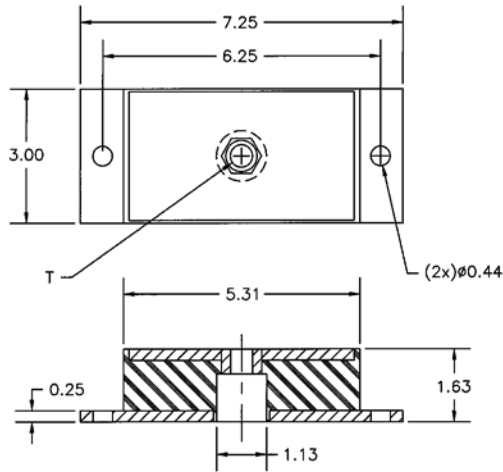

High Capacity Compression Mounts (1500 to 4400 lbs)

Drawing

Load Ratings

Part Number	Thread (T)	Color Code	Max. Load (lbs.)
52054-1	½-13	Green	1500
52054-2	½-13	Blue	2000
52054-3	½-13	White	3000
52054-4	½-13	Purple	4400
52185-1	¾-10	Green	1500
52185-2	¾-10	Blue	2000
52185-3	¾-10	White	3000
52185-4	¾-10	Purple	4400

Stiffness Curves