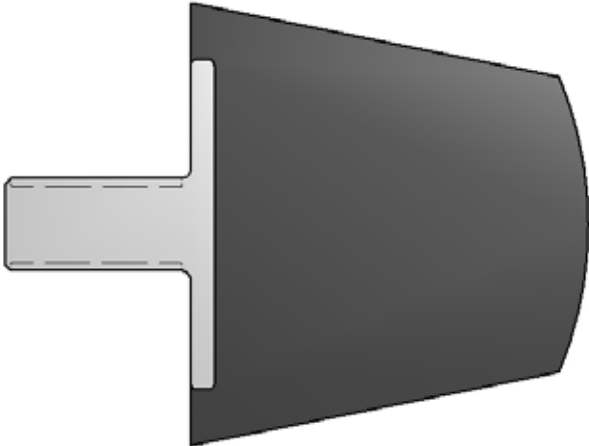

Cylindrical Stud-Plated Mounts: Style References

Style SS (SS)

Conical Bumper (CB)

Style P (P)

Style PP (PP)

Style S (S)

Style PS (PS)