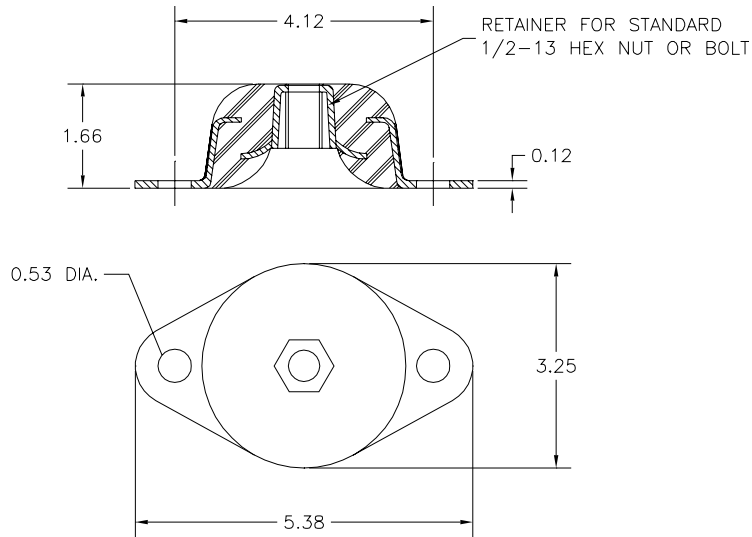

52545 Series (375 to 1425 lbs)

Drawing

Load Ratings

Part Number	Color Code	Max. Load (lbs.)	Spring Rate (lbs/inch)
52545-1	Red	375	3000
52545-2	Green	800	6400
52545-3	Blue	925	7400
52545-4	White	1425	11500

Stiffness Curves