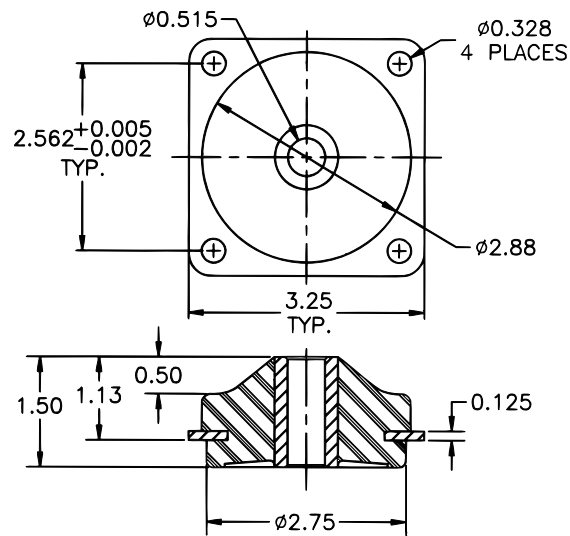

61592 Series (150 to 425 lbs)

Drawing

Load Ratings

Part Number	Max. Axial Load (lbs.)	Color Code
61592-1	150	Red
61592-2	185	Green
61592-3	320	Blue
61592-4	425	White

- 0.25" deflection at maximum load