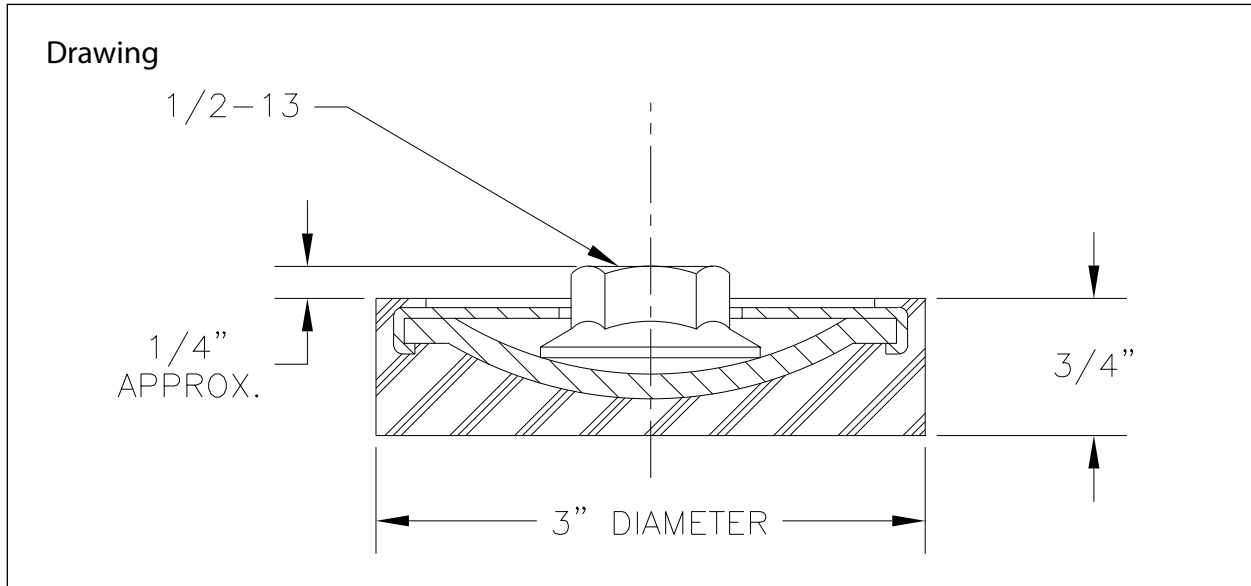

# 50530/50542 Series – 3" round levelers

## Load Ratings

Part Number	Color Code	Max. Load (lbs.)	Description
50530	Green	500	3" round mount, internal nut free to rotate
50540	White	1000	3" round mount, internal nut free to rotate
50531	Green	500	3" round mount, no internal hex nut
50541	White	1000	3" round mount, no internal hex nut
50532	Green	500	3" round mount, fixed internal hex nut
50542	White	10000	3" round mount, fixed internal hex nut