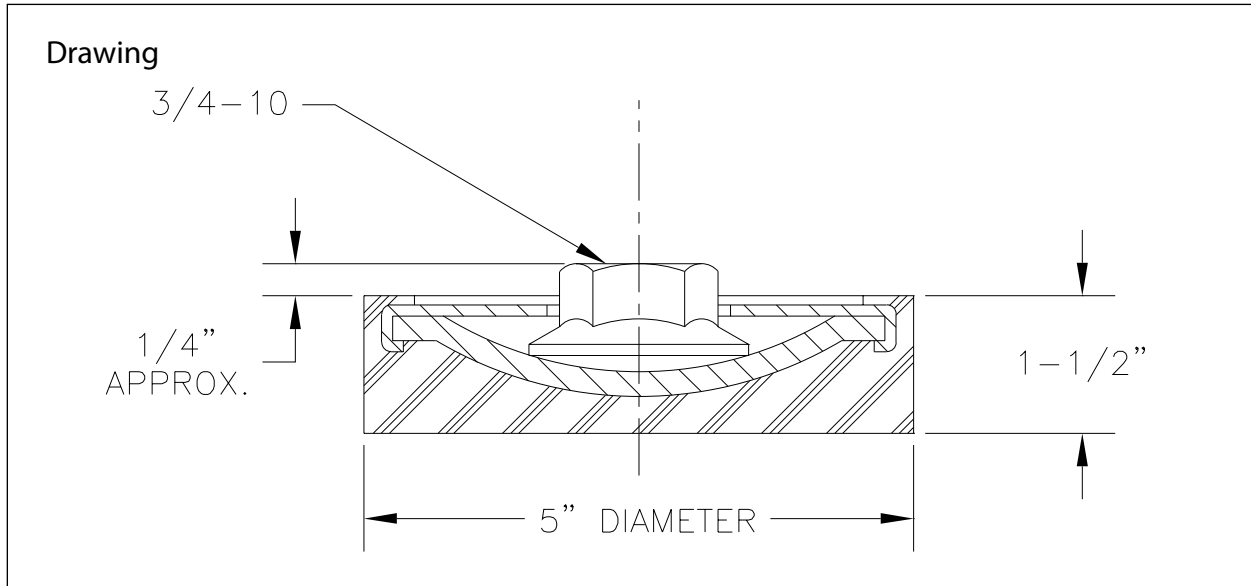

50534/50546 Series – 5" round levelers

Load Ratings

Part Number	Color Code	Max. Load (lbs.)	Description
50534	Green	3700	5" round mount, internal nut free to rotate
50544	White	8000	5" round mount, internal nut free to rotate
50535	Green	3700	5" round mount, no internal hex nut
50545	White	8000	5" round mount, no internal hex nut
50536	Green	3700	5" round mount, fixed internal hex nut
50546	White	8000	5" round mount, fixed internal hex nut