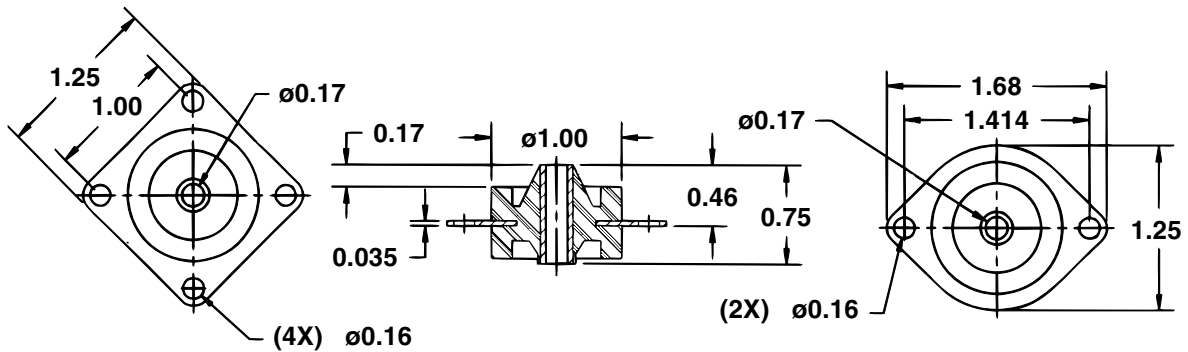

# 62004-62024 Series (4 to 20 lbs)

Drawing

Load Ratings

Square Mounting Plate			Diamond Shape Mounting Plate		
Part Number	Color Code	Max. Load (lbs.)	Part Number	Color Code	Max. Load (lbs.)
62004	Yellow	4	62024	Yellow	4
62008	Red	8	62028	Red	8
62012	Green	12	62032	Green	12
62020	Blue	20	62040	Blue	20

Deflection at max. load = 0.06"