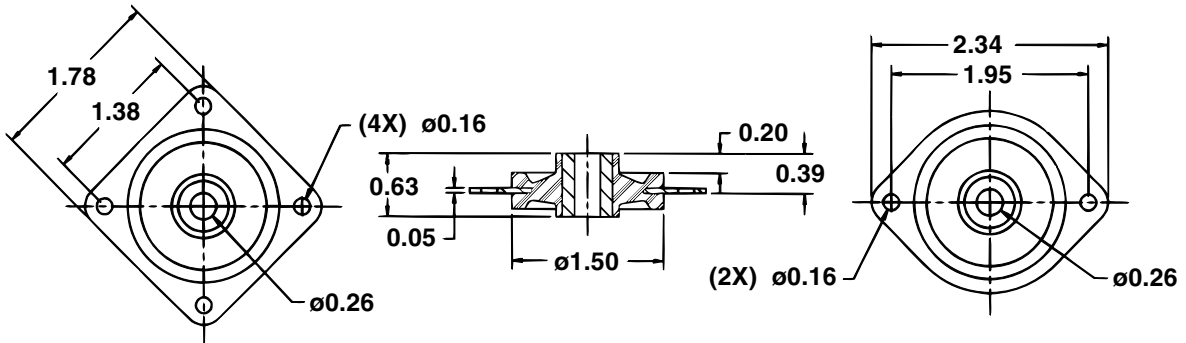

62103-62123 Series (3 to 26 lbs)

Drawing

Load Ratings

Square Mounting Plate			Diamond Shape Mounting Plate		
Part Number	Color Code	Max. Load (lbs.)	Part Number	Color Code	Max. Load (lbs.)
62103	Yellow	3	62123	Yellow	3
62106	Red	6	62166	Red	6
62109	Red-Green	9	62129	Red-Green	9
62112	Green	12	62132	Green	12
62114	Green-Blue	14	62134	Green-Blue	14
62117	Blue	17	62137	Blue	17
62120	Blue-White	20	62140	Blue-White	20
62126	Blue-Yellow	26	62146	Blue-Yellow	26

Deflection at max. load = 0.09"