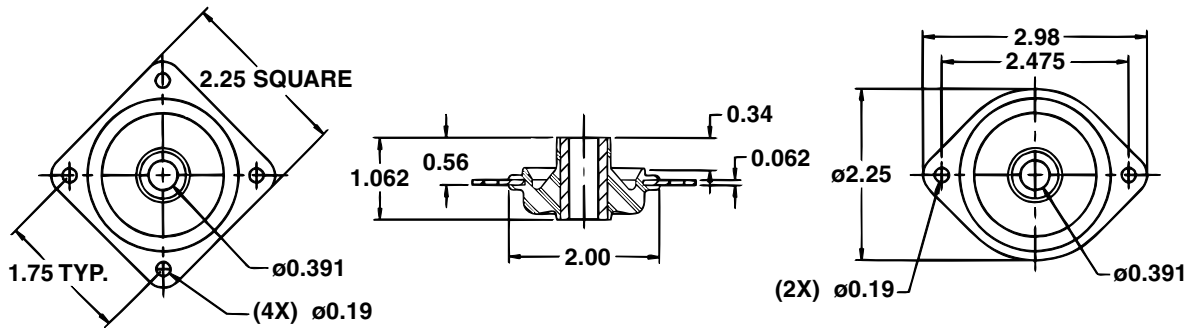

62212-62232 Series (12 to 60 lbs)

Drawing

Load Ratings

Square Mounting Plate			Diamond Shape Mounting Plate		
Part Number	Color Code	Max. Load (lbs.)	Part Number	Color Code	Max. Load (lbs.)
62212	Yellow	12	62232	Yellow	12
62220	Red	20	62239	Red	20
62230	Green	30	62250	Green	30
62245	Blue	45	62265	Blue	45
62260	Blue-White	60	62280	Blue-White	60

Deflection at max. load = 0.185"