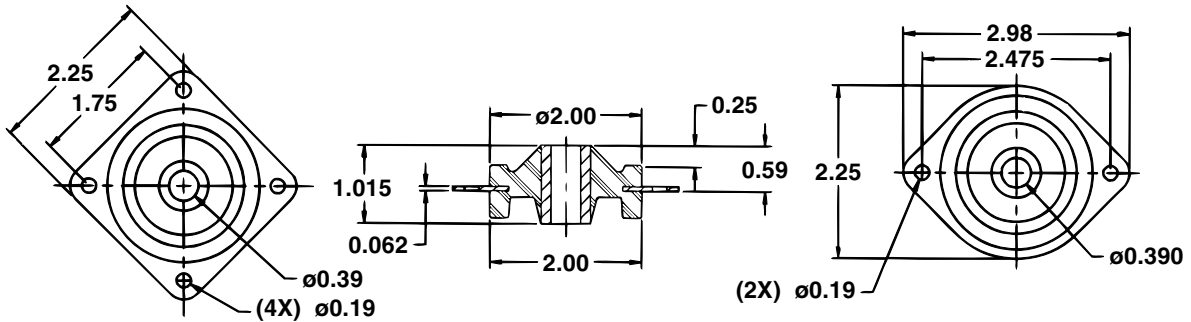

62330-62332 Series (30 to 90 lbs)

Drawing

Load Ratings

Square Mounting Plate			Diamond Shape Mounting Plate		
Part Number	Color Code	Max. Load (lbs.)	Part Number	Color Code	Max. Load (lbs.)
62330	Red	30	62332	Red	30
62340	Red-Green	40	62342	Red-Green	40
62350	Green	50	62352	Green	50
62370	Green-Blue	70	62372	Green-Blue	70
62390	Blue	90	62392	Blue	90

Deflection at max. load = 0.13"