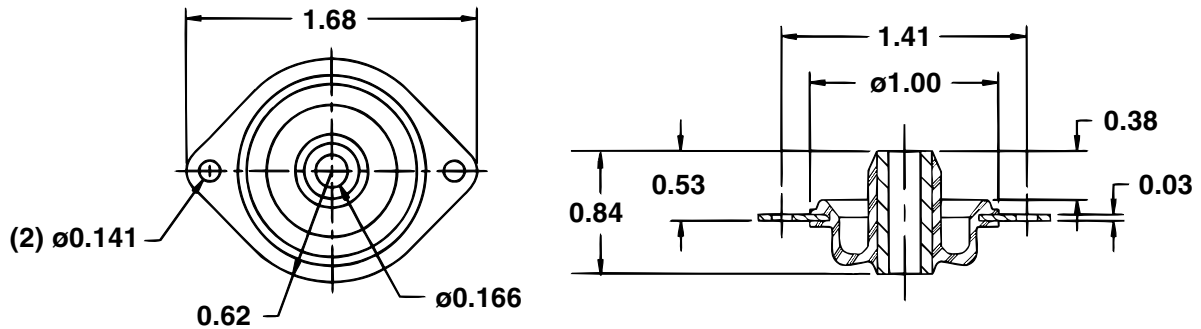

62433 Series (1 to 6 lbs)

Drawing

Load Ratings

Part Number	Color Code	Max. Load (lbs.)
62433-1	Yellow	1
62433-2	Red	2
62433-3	Green	3
62433-4	Blue	4
62433-6	White	6

Deflection at max. load = 0.18"