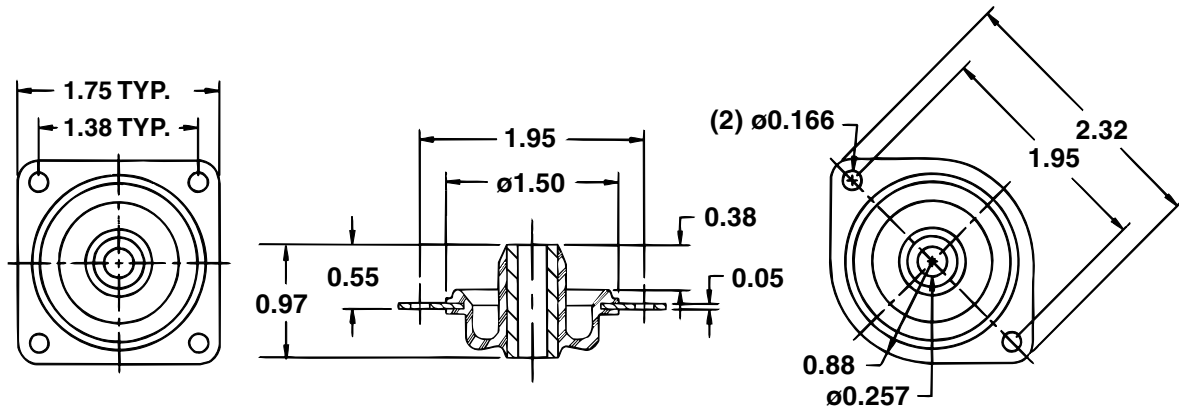

# 62434 Series (6 to 16 lbs)

Drawing

Load Ratings

Square Mounting Plate			Diamond Shape Mounting Plate		
Part Number	Color Code	Max. Load (lbs.)	Part Number	Color Code	Max. Load (lbs.)
62434-6P	Yellow	6	62434-6	Yellow	6
62434-9P	Red	9	62434-9	Red	9
62434-13P	Green	13	62434-13	Green	13
62434-16P	Blue	16	62434-16	Blue	16

Deflection at max. load = 0.18"