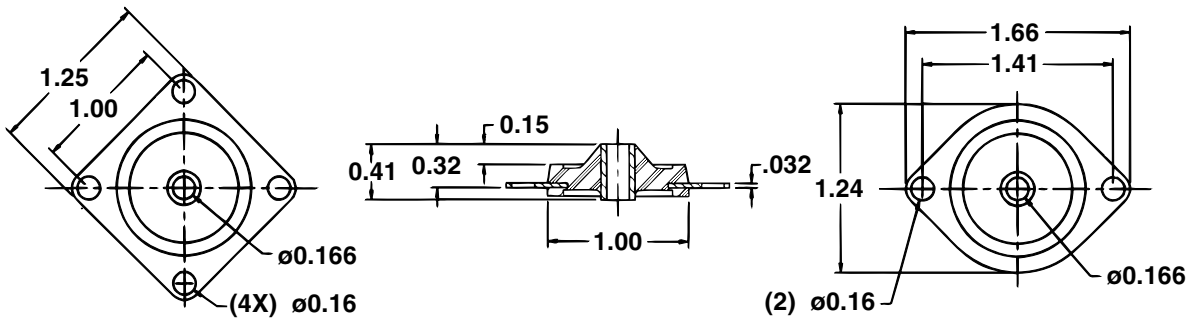

62490-62491 Series (0.5 to 6 lbs)

Drawing

Load Ratings

Square Mounting Plate			Diamond Shape Mounting Plate		
Part Number	Color Code	Max. Load (lbs.)	Part Number	Color Code	Max. Load (lbs.)
62490-A	Yellow	0.5	62491-A	Yellow	0.5
62490-1	Red	1	62491-1	Red	1
62490-2	Green	2	62491-2	Green	2
62490-4	Blue	4	62491-4	Blue	4
62490-6	White	6	62491-6	White	6

Deflection at max. load = 0.06"